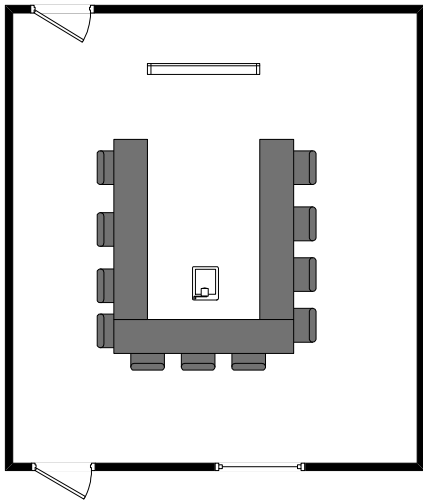

Waycross Conference Center  
Sassafrass Meeting Room  
Set-up Choices

U-Shaped  
Capacity 17 people

Circle  
Capacity 20 people

Classroom  
Capacity 18 people

Theatre  
Capacity 20 people