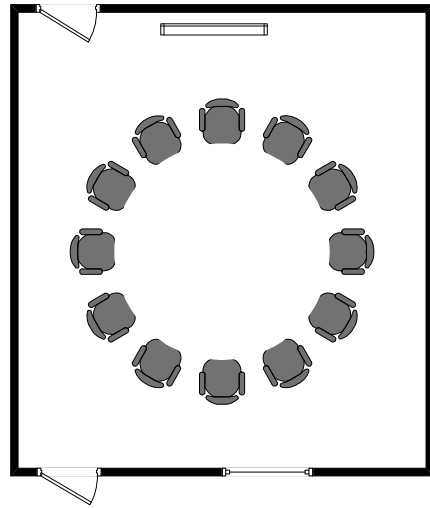

Waycross Conference Center  
Sassafrass Meeting Room  
Set-up Choices

U-Shaped  
Capacity 17 people

Circle  
Capacity 20 people

Classroom  
Capacity 18 people

Theatre  
Capacity 20 people