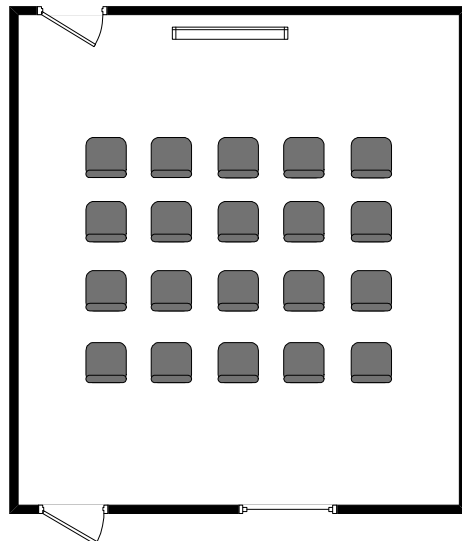

Waycross Conference Center  
Sassafrass Meeting Room  
Set-up Choices

U-Shaped  
Capacity 17 people

Circle  
Capacity 20 people

Classroom  
Capacity 18 people

Theatre  
Capacity 20 people