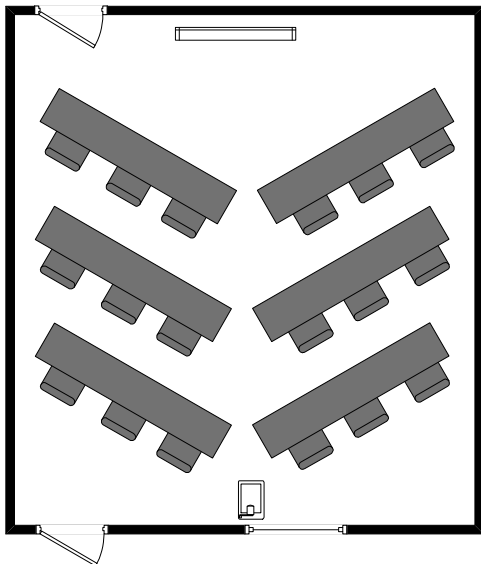

Waycross Conference Center  
Sassafrass Meeting Room  
Set-up Choices

U-Shaped  
Capacity 17 people

Circle  
Capacity 20 people

Classroom  
Capacity 18 people

Theatre  
Capacity 20 people