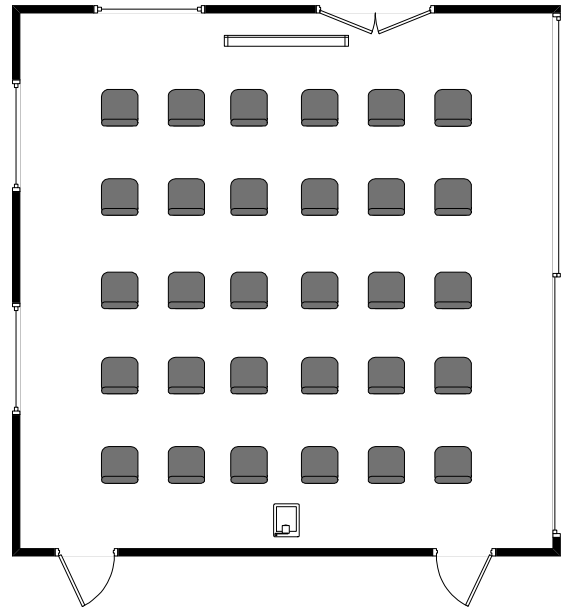

Waycross Conference Center
Meeting Room B
Set-up Choices

U-Shaped
Capacity 18 people

Circle
Capacity 20 people

Classroom
Capacity 24 people

Theatre
Capacity 30 people