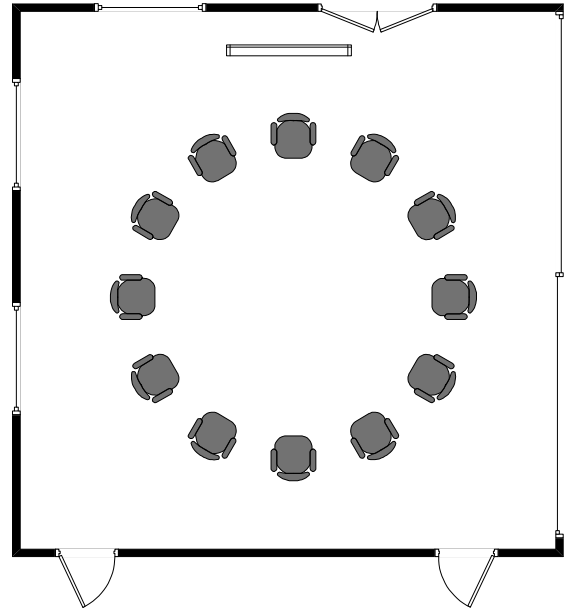

Waycross Conference Center
Meeting Room B
Set-up Choices

U-Shaped
Capacity 18 people

Circle
Capacity 20 people

Classroom
Capacity 24 people

Theatre
Capacity 30 people