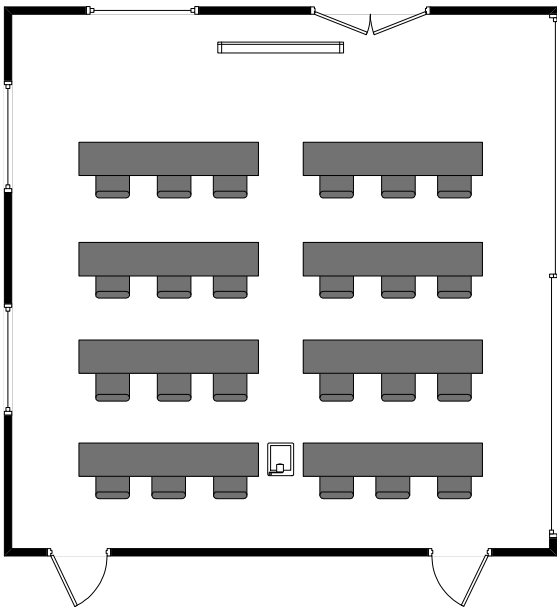

Waycross Conference Center
Meeting Room B
Set-up Choices

U-Shaped
Capacity 18 people

Circle
Capacity 20 people

Classroom
Capacity 24 people

Theatre
Capacity 30 people