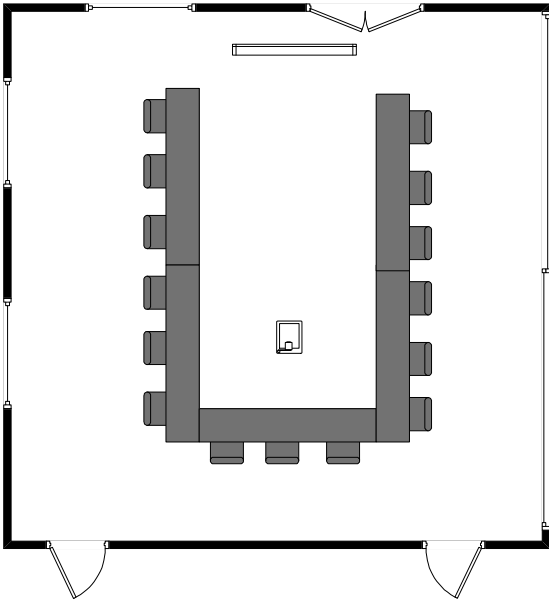

Waycross Conference Center
Meeting Room B
Set-up Choices

U-Shaped
Capacity 18 people

Circle
Capacity 20 people

Classroom
Capacity 24 people

Theatre
Capacity 30 people