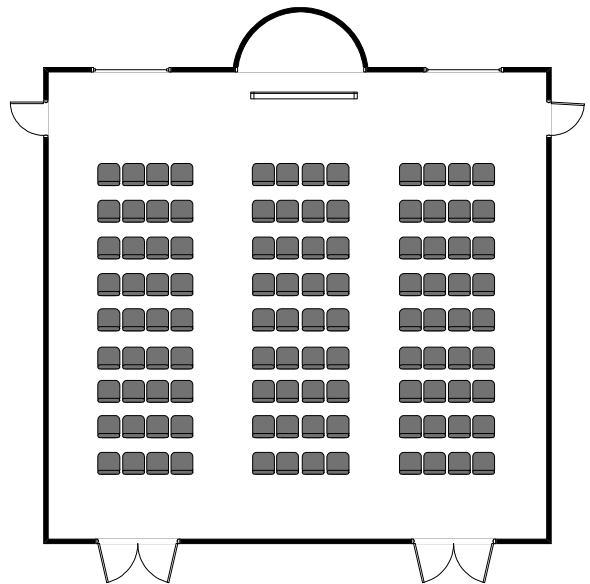

Waycross Conference Center
Room A
Set-up Choices

U-Shaped
Capacity 35 people

Circle
Capacity 40-50 people

Classroom
Capacity 60 people

Theatre
Capacity 100 people