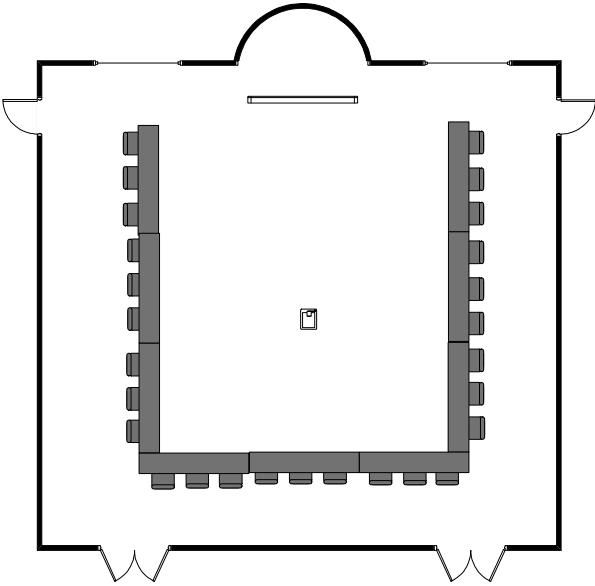

Waycross Conference Center  
Room A  
Set-up Choices

U-Shaped  
Capacity 35 people

Circle  
Capacity 40-50 people

Classroom  
Capacity 60 people

Theatre  
Capacity 100 people