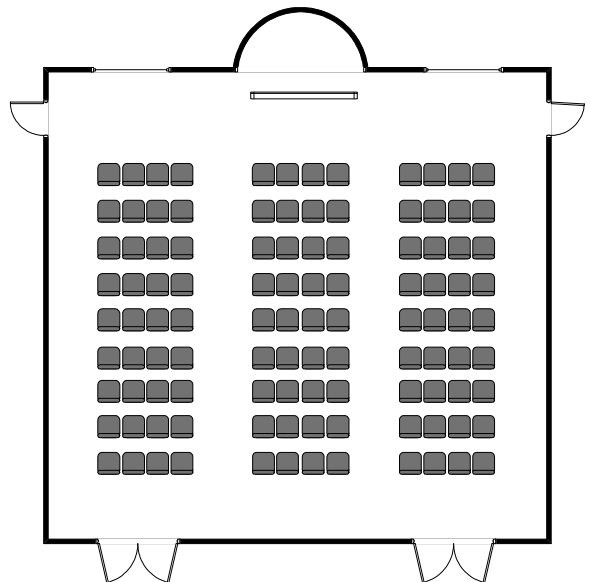

Waycross Conference Center  
Room A  
Set-up Choices

U-Shaped  
Capacity 35 people

Circle  
Capacity 40-50 people

Classroom  
Capacity 60 people

Theatre  
Capacity 100 people