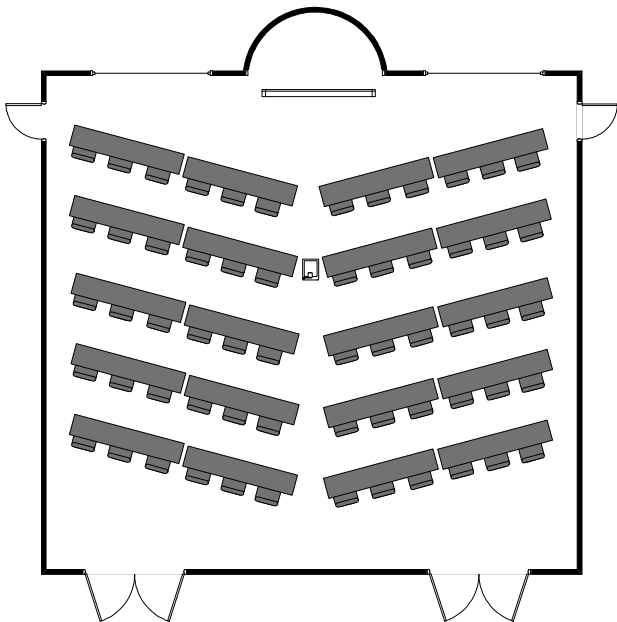

Waycross Conference Center  
Room A  
Set-up Choices

U-Shaped  
Capacity 35 people

Circle  
Capacity 40-50 people

Classroom  
Capacity 60 people

Theatre  
Capacity 100 people