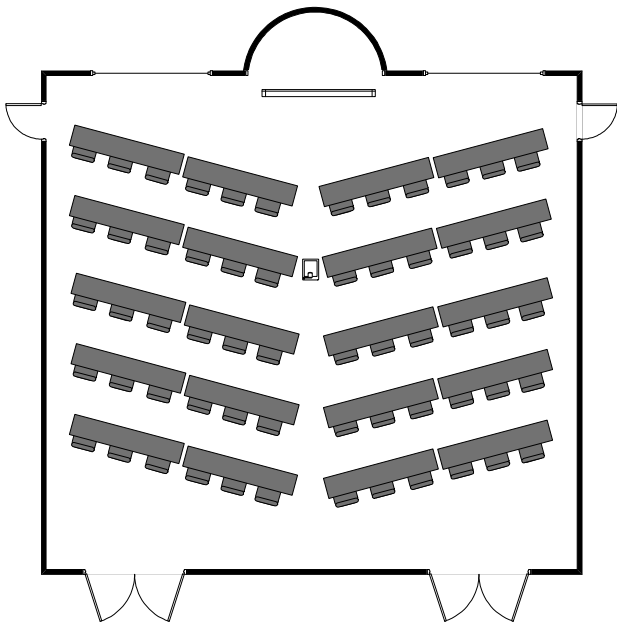

Waycross Conference Center
Room A
Set-up Choices

U-Shaped
Capacity 35 people

Circle
Capacity 40-50 people

Classroom
Capacity 60 people

Theatre
Capacity 100 people