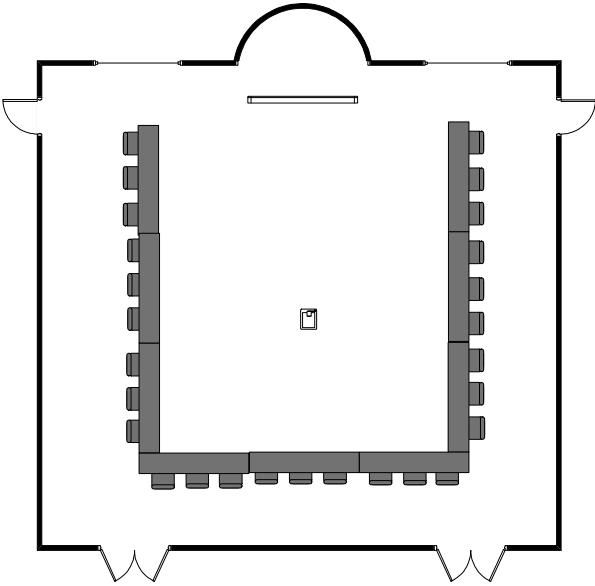

Waycross Conference Center
Room A
Set-up Choices

U-Shaped
Capacity 35 people

Circle
Capacity 40-50 people

Classroom
Capacity 60 people

Theatre
Capacity 100 people