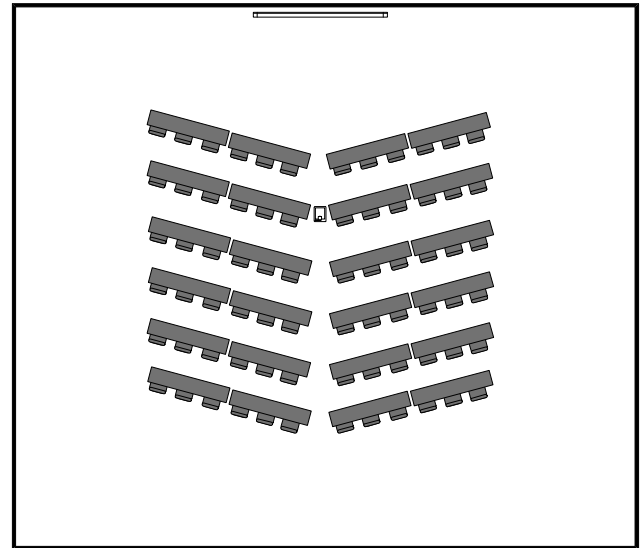

Waycross Conference Center
Poplar Room
Set-up Choices

Dining Room
Capacity 160 people

Theatre
Capacity 240 people

Circle 50 people
Double Circle 100 people

Classroom
Capacity 75 people