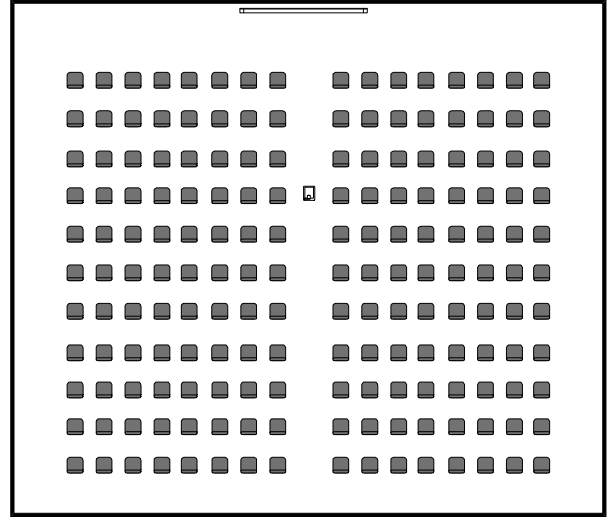

Waycross Conference Center
Poplar Room
Set-up Choices

Dining Room
Capacity 160 people

Theatre
Capacity 240 people

Circle 50 people
Double Circle 100 people

Classroom
Capacity 75 people