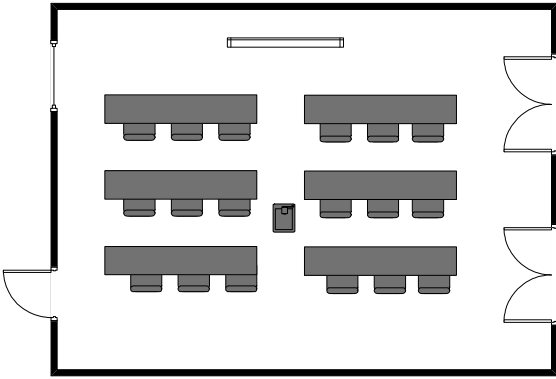

Waycross Conference Center
Elm Meeting Room
Set-up Choices

U-Shaped
Capacity 18 people

Circle
Capacity 12 people

Classroom
Capacity 24 people

Theatre
Capacity 30 people