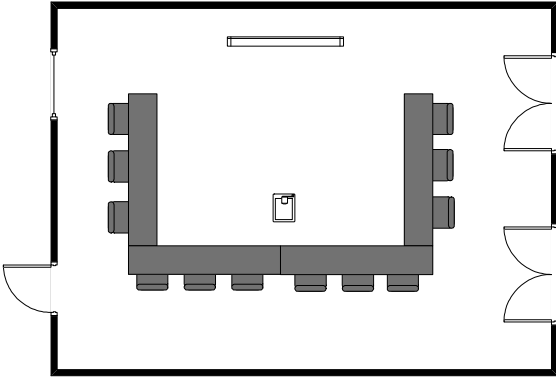

Waycross Conference Center
Elm Meeting Room
Set-up Choices

U-Shaped
Capacity 18 people

Circle
Capacity 12 people

Classroom
Capacity 24 people

Theatre
Capacity 30 people