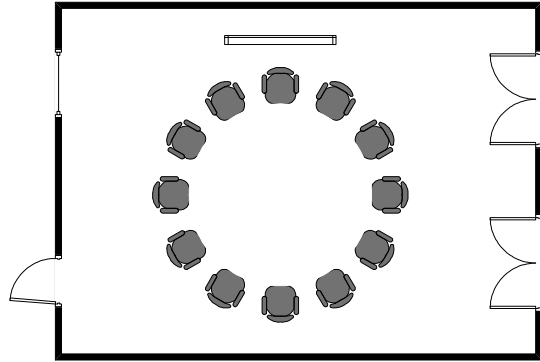

Waycross Conference Center
Elm Meeting Room
Set-up Choices

U-Shaped
Capacity 18 people

Circle
Capacity 12 people

Classroom
Capacity 24 people

Theatre
Capacity 30 people