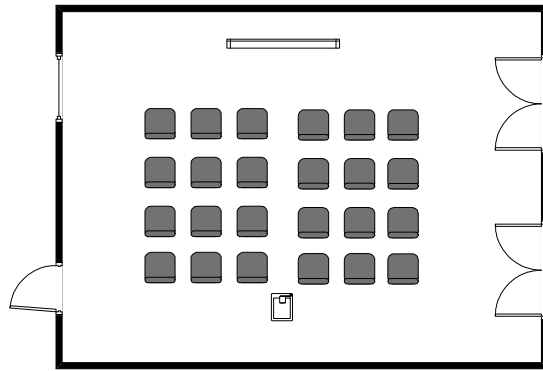

Waycross Conference Center
Elm Meeting Room
Set-up Choices

U-Shaped
Capacity 18 people

Circle
Capacity 12 people

Classroom
Capacity 24 people

Theatre
Capacity 30 people