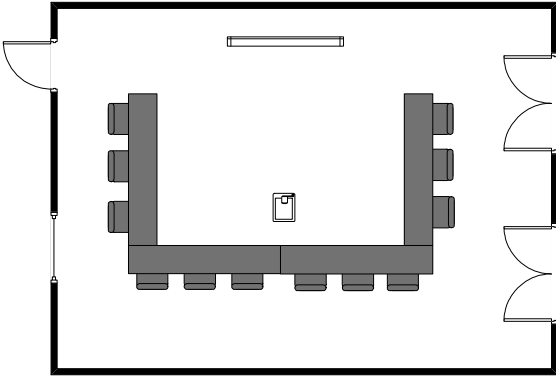

Waycross Conference Center  
Birch Meeting Room  
Set-up Choices

U-Shaped  
Capacity 18 people

Circle  
Capacity 12 people

Classroom  
Capacity 24 people

Theatre  
Capacity 30 people