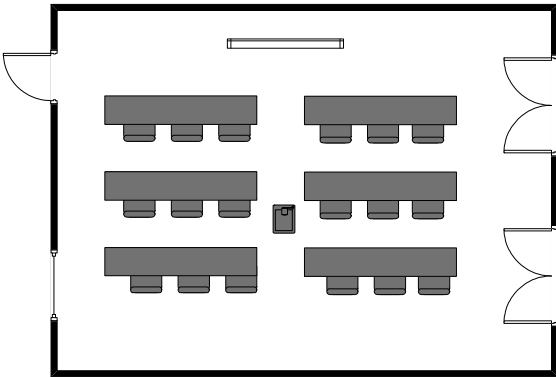

Waycross Conference Center  
Birch Meeting Room  
Set-up Choices

U-Shaped  
Capacity 18 people

Circle  
Capacity 12 people

Classroom  
Capacity 24 people

Theatre  
Capacity 30 people