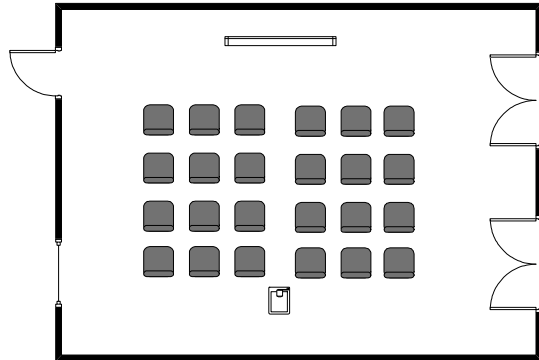

Waycross Conference Center  
Birch Meeting Room  
Set-up Choices

U-Shaped  
Capacity 18 people

Circle  
Capacity 12 people

Classroom  
Capacity 24 people

Theatre  
Capacity 30 people