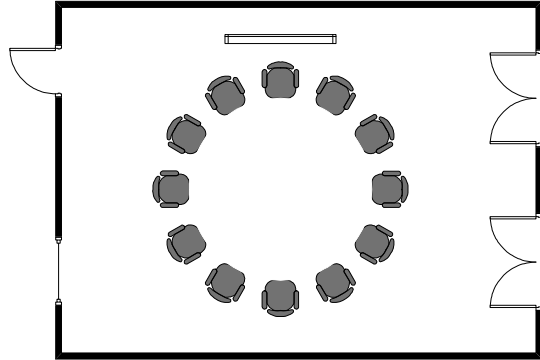

Waycross Conference Center  
Birch Meeting Room  
Set-up Choices

U-Shaped  
Capacity 18 people

Circle  
Capacity 12 people

Classroom  
Capacity 24 people

Theatre  
Capacity 30 people